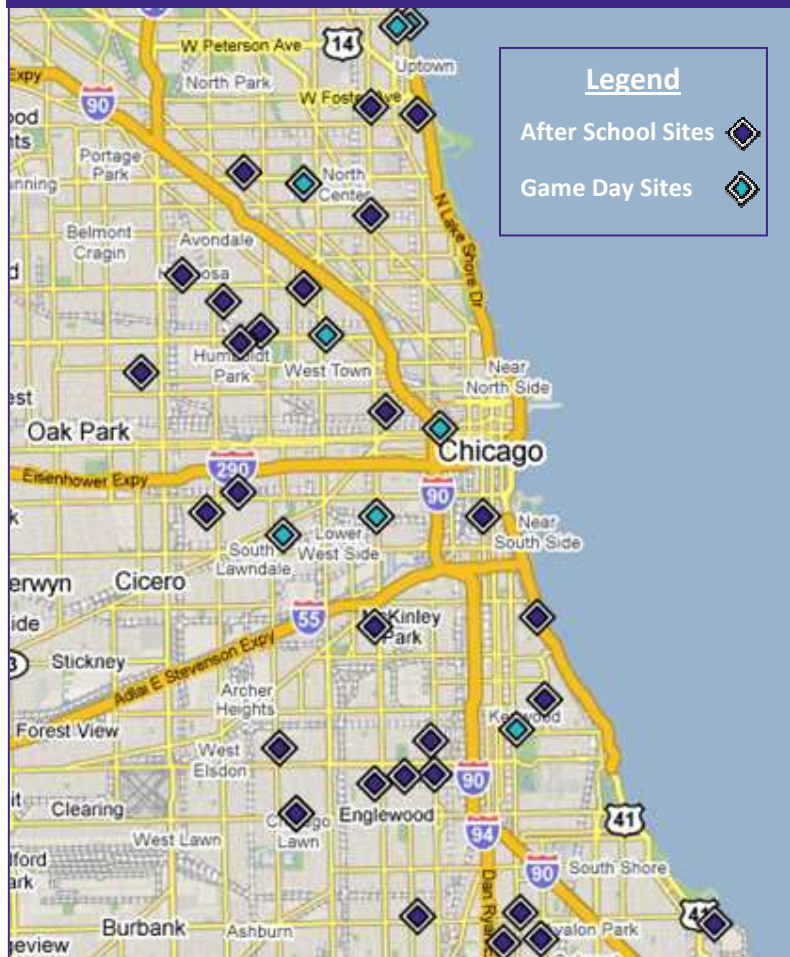

Girls in the Game®

Program Sites: 2008-2009

Girls in the Game operates at 30 different After School program sites and will host 25 Game Days.

After School Elementary Sites

<u>Site</u>	<u>Community</u>	<u>Grade</u>
Chase Elementary	Logan Square	3-4
Chase Park	Uptown	3-6
Copernicus Elementary	Englewood	3-5
Donoghue Elementary	Oakland	3-5
Earle Elementary	Englewood	3-5
Hermosa Park	Hermosa Park	3-5
Herzl Elementary	North Lawndale	2-5
Lowell Elementary	West Town	3-4
Marquette Elementary	Chicago Lawn	3-5
Mason Elementary	North Lawndale	4-5
McAuliffe Elementary	Logan Square	3-5
Murphy Elementary	Irving Park	3-5
Namaste Charter School	McKinley Park	2-5
Neil Elementary	Chatham	3-5
New Sullivan Elementary	South Chicago	3-5
Pirie Elementary	Chatham	3-5
St. Gall Elementary	Gage Park	3-5
Visitation Catholic School	Englewood	3-5
Washington Park	Washington Park	3-5
Union Park	Near West Side	2-8

Game Day Sites*

<u>Site</u>	<u>Community</u>	<u>Grade</u>
Burke Elementary	Washington Park	2-8
Chicago Jewish Day School	Uptown	K-5
Cooper Elementary	Pilsen	3-5
De Diego Elementary	Humboldt Park	3-5
Horizons For Youth/PFL	South Loop	K-8
Lane Tech High School	North Center	9
Our Lady of Tepeyac	Little Village	9
Senn High School	Andersonville	9-12

*As of December 31, 2008

After School Teen Club Sites

<u>Site</u>	<u>Community</u>	<u>Grade</u>
Burley Elementary	Lakeview	6-8
Cameron Elementary	Humboldt Park	7-8
Marquette Elementary	Chicago Lawn	7-8
Perspectives-Calumet	Auburn Gresham	6-8
Perspectives-Joslin	South Loop	9-12
Lane Tech High School	North Center	9
Reavis Elementary	Bronzeville	6-8
Salvation Army	Englewood	5-8
San Miguel Middle School	Austin	5-6
Uplift High School	Uptown	8